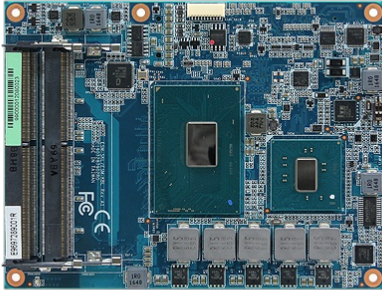

ESM-KBLH

7th Gen Intel® Core™ Processors i7/i5/i3 Type6
COMe Basic Module with Intel® QM175 Chipset

- > Onboard 7th Gen Intel® Core™ i7/i5/i3 Processor
- > Two 260-pin SODIMM DDR4 SDRAM slot up to 32GB
- > Dual-channel 18/24-bit LVDS, VGA, DP/HDMI/DVI, eDP Option
- > Intel® I219LM Gigabit Ethernet PHY
- > 8 PCIe x1, 4 SATA, 8 USB 2.0, 4 USB 3.0
- > HD Audio Interface
- > Type 6 Rev 2.1 Pin-out
- > TPM 2.0